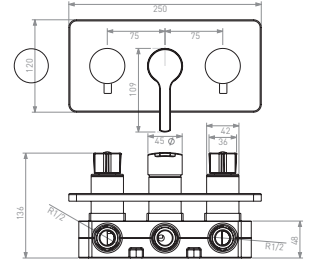

Ankastre 3 Yönlü Depo Girişli
Banyo Bataryası

3 Way Built-in Shower Faucet With Water
Tank Entry (With Square Rosette)

Koli Adet Quantity of Boxes	6	Adet Pieces
Koli Ağırlığı / kg Packing Weight / kg	23,3	kg.
Koli Ölçüleri / cm Quantity of Boxes / cm	46x38x42	cm
Koli Hacmi / m³ Pack Dimension / m³	0,0734	m³